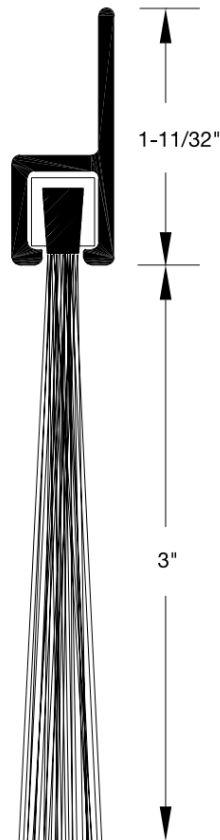

## Weatherstrip

### Sweep

979 – Nylon Brush Insert

#6 x 5/8" sheet metal screws provided.  
TEK screws available upon request.

*Guaranteed quality since 1918*

Job:
Prepared For:
Prepared By:
Date:
Remarks:

### Finishes:

- C - Clear Anodized Aluminum
- D - Dark Bronze Anodized Aluminum